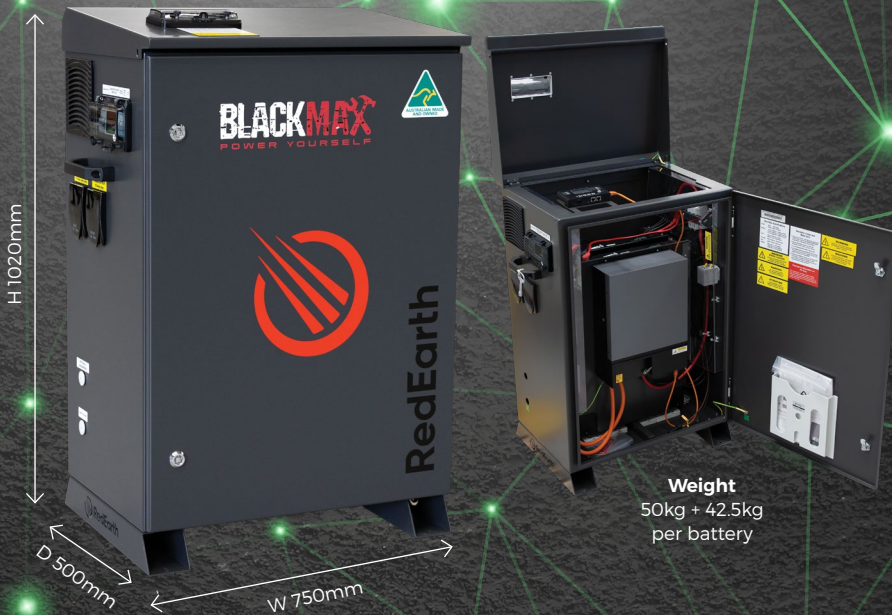

# BlackMax

OFF-GRID POWER

### Power Output

5kW peak (30 mins)  
10kVA surge (3.6 kW continuous)